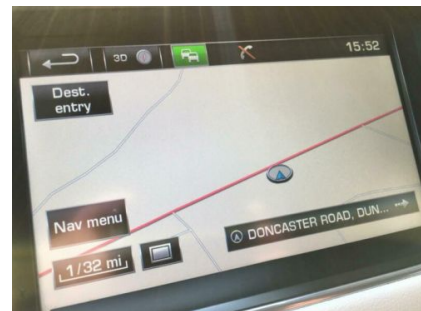

LAND ROVER RANGE ROVER SPORT SDV6 HSE

£29,995

Mar 2015

59839 miles

Automatic

Diesel

Feature Box

22 Inch Alloy Wheels	Full Service History	Satellite Navigation
Electric Heated Leather Seats	Bluetooth Phone Prep	Bi-HID Headlights
Electric Heated Folding Mirrors	Heated Front Windscreen	