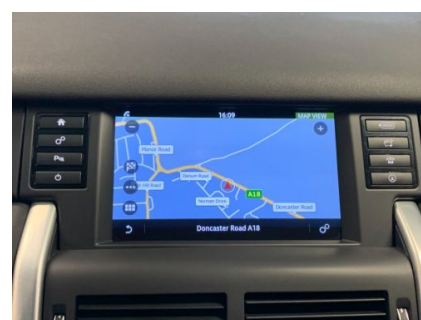

LAND ROVER DISCOVERY SPORT TD4 SE TECH

£18,395

Jun 2016

50364 miles

Manual

Diesel

Feature Box

Full Service History

Navigation system

Bluetooth connection

Cruise control

Electric tailgate

Front parking sensor

Heated front seat

18 Inch Alloy Wheels

Technical Data

CO2 Emmissions	139	Engine Capacity	1999
Fuel Type	Diesel	Number of Doors	5
Transmission	Manual	6 Months Tax Cost	82.5
Year of Manufacture	2016	12 Months Tax Cost	150
Color	GREY	Euro Status	EURO 6
BHP	180	MPG Combined	53.3

F Cross & Son make every effort to ensure all prices and vehicle details on this website are correct. However, as these are used cars, the standard specification can sometimes differ from that shown. Please satisfy yourself that a vehicle has a specific feature that is important to you before purchasing. Our staff at the dealership will be happy to assist you. Prices, offers and details of vehicles are subject to change without notification. F. Cross & Son, Hatfield, Doncaster Road, Hatfield, DN7 6AD