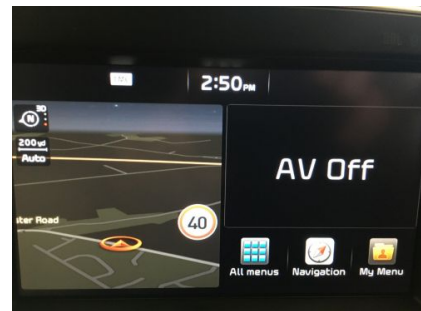

KIA SPORTAGE CRDI GT-LINE EDITION DCT ISG

£15,995

Oct 2017

42847 miles

Automatic

Diesel

Feature Box

19 Inch Alloy Wheels

Bluetooth connection

Cruise control

Front & Rear Parking Sensors

Heated Front Seats

Satellite Navigation

Technical Data

CO2 Emmissions		Engine Capacity	1685
Fuel Type	Diesel	Number of Doors	
Transmission	Automatic	6 Months Tax Cost	0
Year of Manufacture	2017	12 Months Tax Cost	0
Color	WHITE	Euro Status	E6
BHP	139	MPG Combined	57.7

F Cross & Son make every effort to ensure all prices and vehicle details on this website are correct. However, as these are used cars, the standard specification can sometimes differ from that shown. Please satisfy yourself that a vehicle has a specific feature that is important to you before purchasing. Our staff at the dealership will be happy to assist you. Prices, offers and details of vehicles are subject to change without notification. F. Cross & Son, Hatfield, Doncaster Road, Hatfield, DN7 6AD