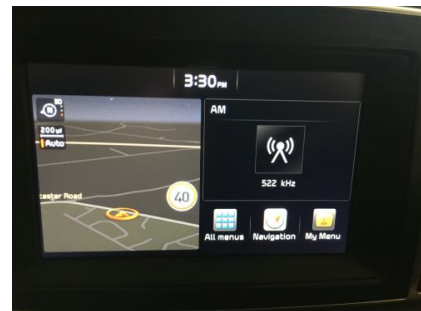

KIA SPORTAGE CRDI 2 ISG

£12,795

Jul 2017

36003 miles

Manual

Diesel

Feature Box

17 Inch Alloy Wheels

Bluetooth connection

Cruise Control

Satellite Navigation

DAB Radio

Full Service History

Technical Data

CO2 Emmissions		Engine Capacity	1685
Fuel Type	Diesel	Number of Doors	
Transmission	Manual	6 Months Tax Cost	0
Year of Manufacture	2017	12 Months Tax Cost	0
Color	SILVER	Euro Status	E6
BHP	114	MPG Combined	61.4

F Cross & Son make every effort to ensure all prices and vehicle details on this website are correct. However, as these are used cars, the standard specification can sometimes differ from that shown. Please satisfy yourself that a vehicle has a specific feature that is important to you before purchasing. Our staff at the dealership will be happy to assist you. Prices, offers and details of vehicles are subject to change without notification. F. Cross & Son, Hatfield, Doncaster Road, Hatfield, DN7 6AD