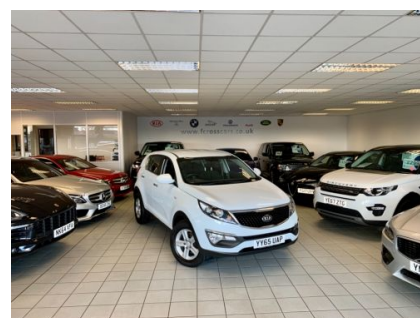

KIA SPORTAGE CRDI 1 ISG

£7,995

Oct 2015

57870 miles

Manual

Diesel

Feature Box

Adaptive steering